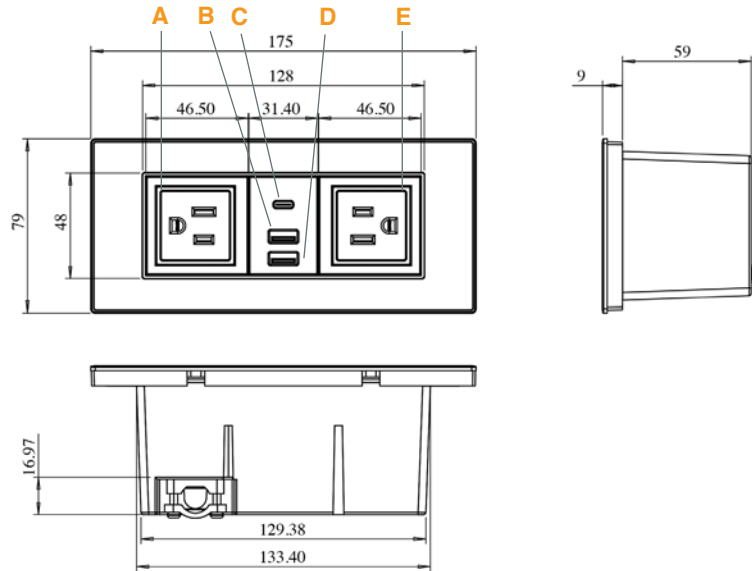

- A** 125V Tamper Resistant Outlet, 10Amp*
- B** Upper USB-A Port, 2.4Amp
- C** USB-C: 5V3A,
- D** Lower USB-A Port, 2.4Amp
- E** 125V Tamper Resistant Outlet, 10Amp*

Outside Bezel Dimensions

6.88" x 3.11" (175 x 79 mm)

Wall Cut-Out Dimensions

5.35" x 2.87" (136 x 73 mm)

Minimum depth 2.32" (59mm)

Installation cut sheet is available on request

Certifications

UL962A Approved

2m (6.5ft) Fixed Power Cord

With pass-through plug (US AC Models Only)

International plug configuration models use standard mains power plug. Different lengths available by request.

• Output:

- 2 x USB-A: 5V2.4A
- 1 x USB-C: 5V3A,
- 2 x US TR Sockets 125Vac/10A

- Built-in Circuit Breaker to reset automatically
- Over Current Protection
- Over Temperature Protection
- Over Voltage Protection
- Short Circuit Protection
- Smart Charger
- Cable Drop Compensation